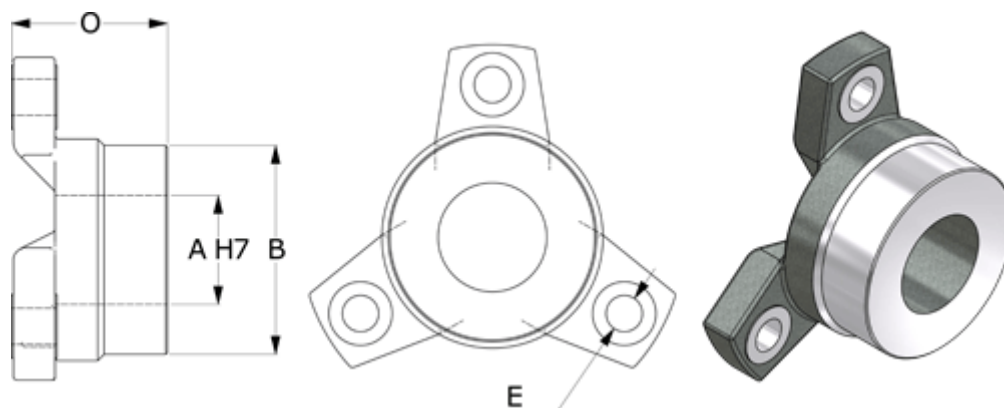

Article number: 3271315

Description: Ortlinghaus Hub size 15

Measures

A max H7 = 30

B = 45

E = for bolt M6

O = 36